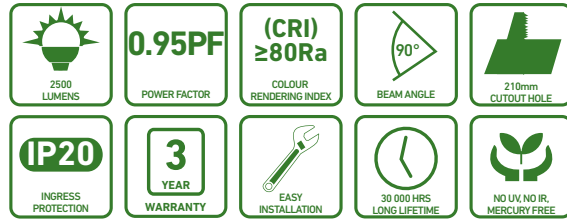

29W LED Downlight

Warm White 3000K

Product Code: FL29INTW
Barcode: 600284400 4125

- More than 50% energy saving compared to CFL down lights.
- Dedicated design to reduce glare.
- Low maintenance cost.
- Easy Installation.
- 3 year warranty.
- LED driver included.

TECHNICAL INFORMATION

Specifications

Wattage	29W
Cutout	φ 210mm
Dimensions	φ 220XH113.3mm
Voltage	220V - 240V
Frequency	50/60Hz
Fitting colour	White
Lumens	2500
Power factor	0.95PF
Beam angle	90°
Lifetime	30 000 hours
Colour rendering index	(CRI) ≥ 80Ra
Rated	IP20
Colour Temperature	3000K

PACKAGE CONTENTS

PACKAGE DIMENSIONS

Height (mm)	Depth (mm)	Width (mm)	Weight (kg)
147	287	292	1.844

LED Downlight

This aesthetically pleasing downlight is suitable for use in offices, hotels, retail stores, hospitals and airports. The dedicated design minimises glare, allowing for a lighting environment that is easy on the eyes. This range of downlights has the same cut out as traditional CFL fittings of 2.5", 3", 4", 6" and 8", making installation more convenient.